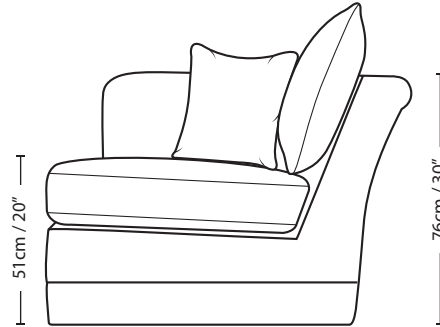

# SAVANNAH

2 SEATER HEX BACK SCATTER CUSHION

31cm / 12" |-----| 113cm / 45" |-----| 31cm / 12" |

|-----| 175cm / 69" |-----|

Overall Height	Overall Width	Overall Depth	Arm Height	Back Height of Frame	Seat Height	Arm Width	Inside Width Arm to Arm	Seat Depth to Cushions	Seat Depth no Cushions
89cm / 35"	175cm / 69"	107cm / 42"	76cm / 30"	76cm / 30"	51cm / 20"	31cm / 12"	113cm / 45"	49cm / 19"	79cm / 31"

Seating sizes vary to a great extent and particularly wherever there are soft cushions involved, this is magnified with front of seat to back cushion depths, whilst formal back cushions will vary with age and plumping. It is essential to note that scatter back cushion depths will adjust from which point you measure, overtime and with plumping, the accurate measurement does not exist as it will resize each and every time you enjoy its comfort.