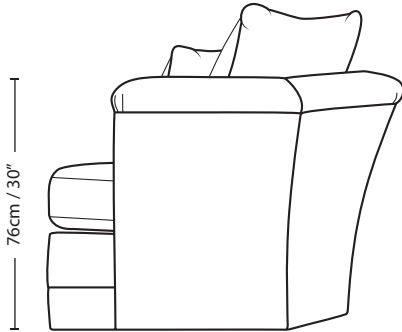

# SAVANNAH

2 SEATER HEX BACK SCATTER CUSHION

31cm / 12" |-----| 113cm / 45" |-----| 31cm / 12" |

|-----| 175cm / 69" |-----|

Overall Height	Overall Width	Overall Depth	Arm Height	Back Height of Frame	Seat Height	Arm Width	Inside Width Arm to Arm	Seat Depth to Cushions	Seat Depth no Cushions
89cm / 35"	175cm / 69"	107cm / 42"	76cm / 30"	76cm / 30"	51cm / 20"	31cm / 12"	113cm / 45"	49cm / 19"	79cm / 31"

Seating sizes vary to a great extent and particularly wherever there are soft cushions involved, this is magnified with front of seat to back cushion depths, whilst formal back cushions will vary with age and plumping. It is essential to note that scatter back cushion depths will adjust from which point you measure, overtime and with plumping, the accurate measurement does not exist as it will resize each and every time you enjoy its comfort.